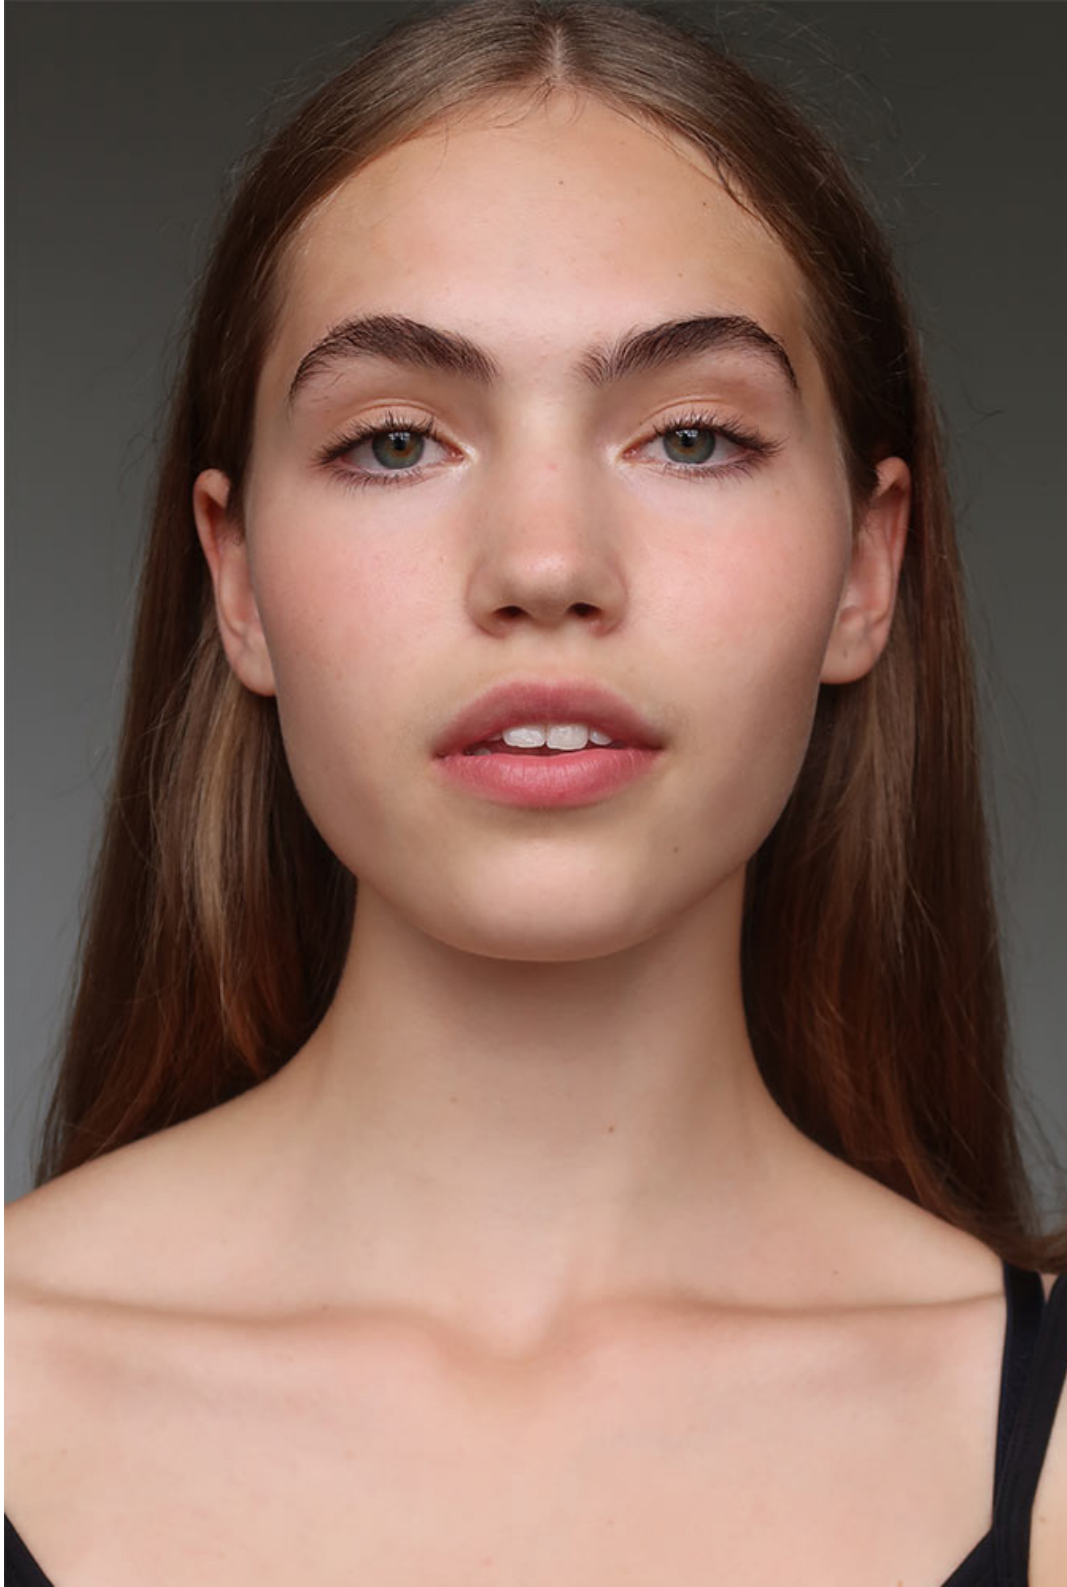

TONI

Height	180
Bust	82
Waist	63
Hips	92
Shoes	41
Hair	Dk.Blonde
Eyes	Green
Age	16

CORE

www.core-management.eu
info@core-management.eu
+49 40 30763110

Core Artist Management
Poststraße 25
20354 Hamburg